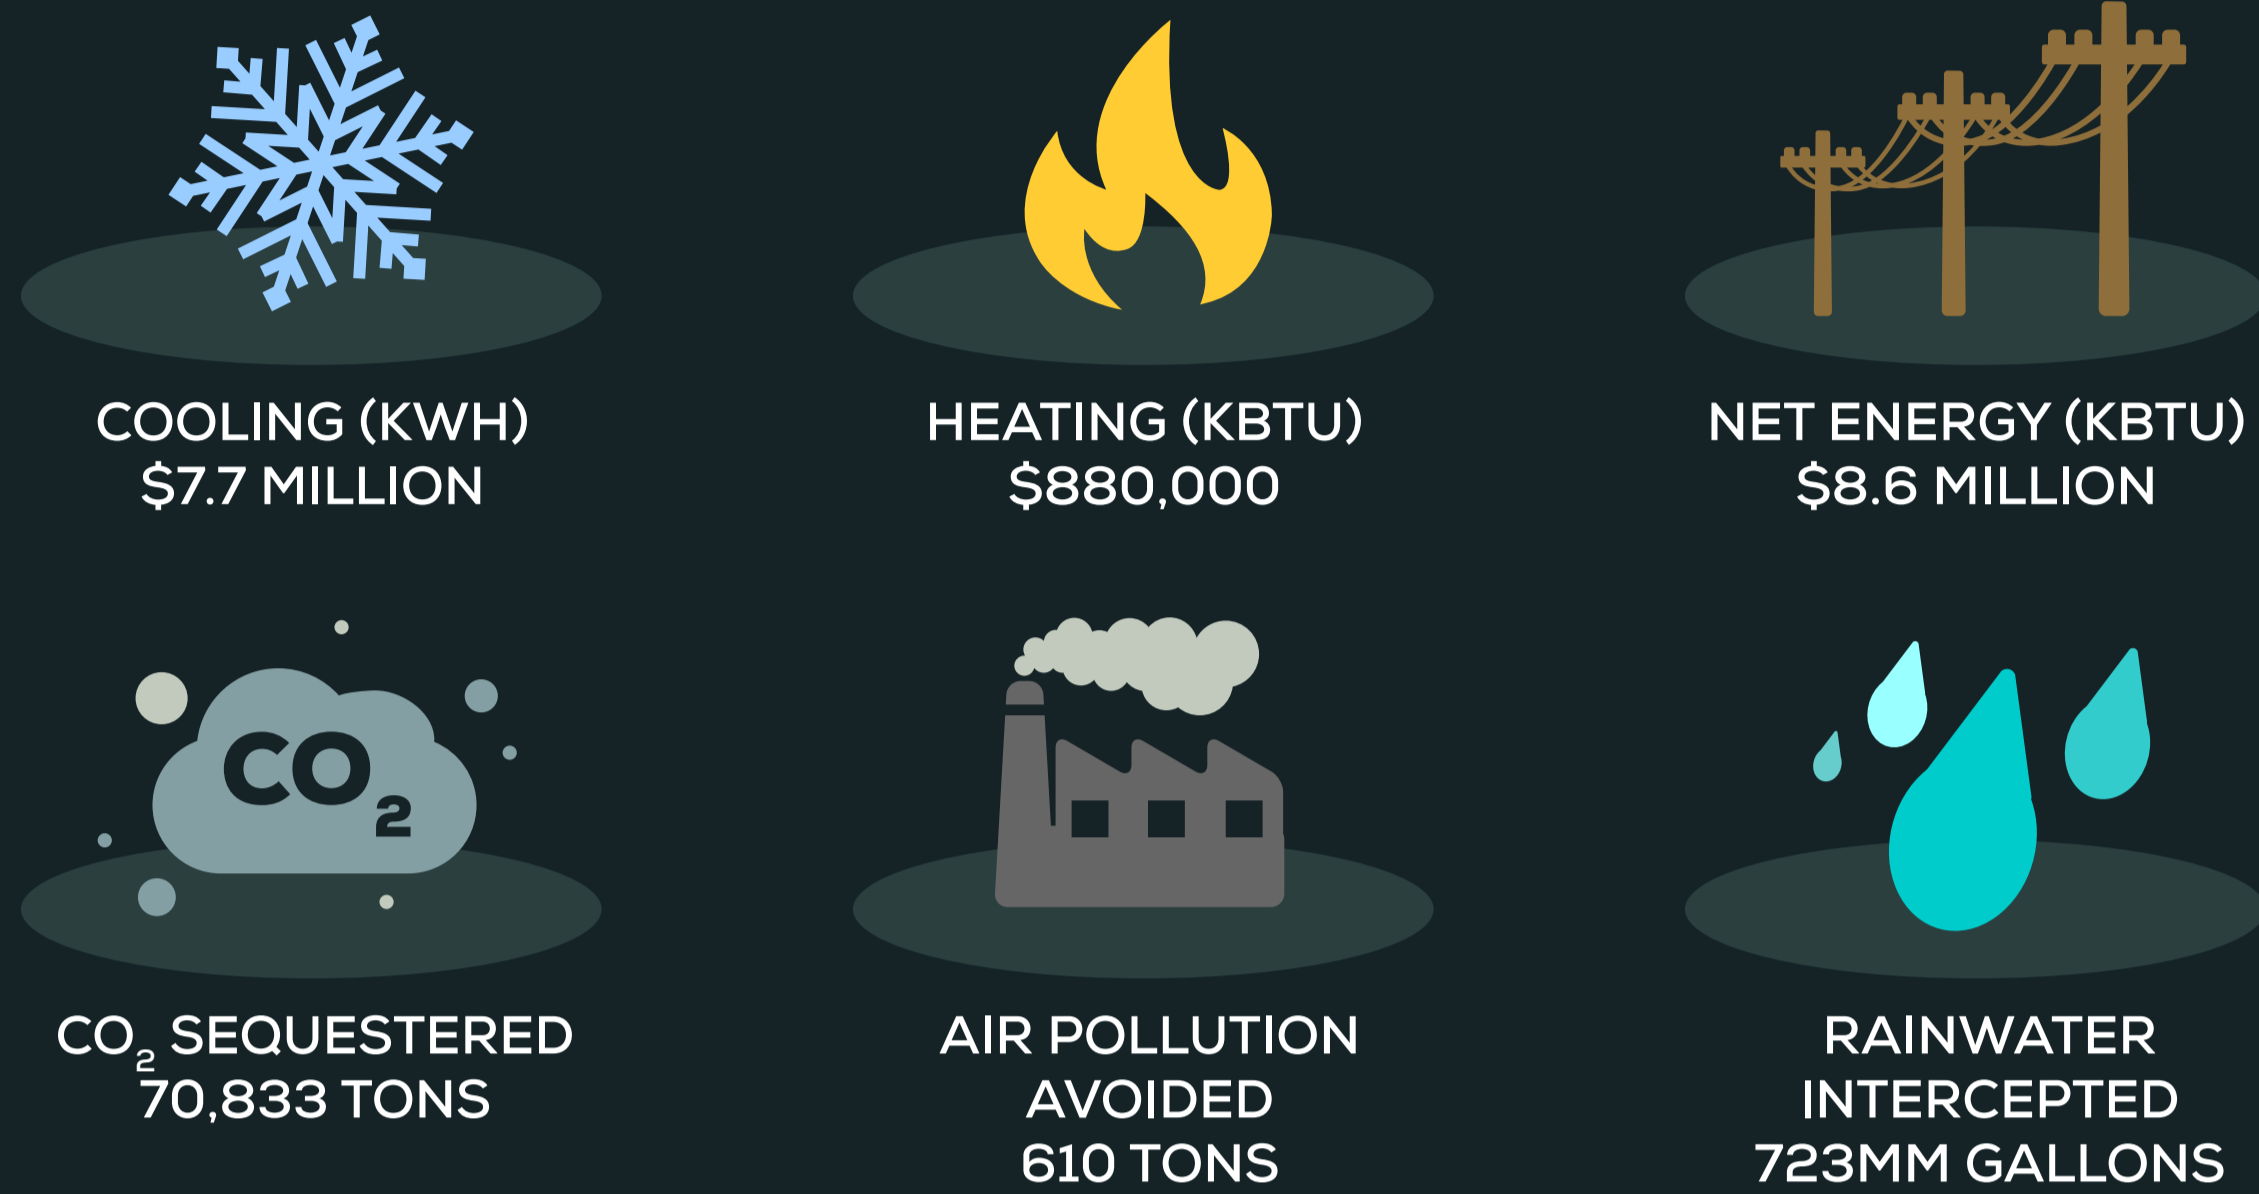

# Our Impact

We're proud to work with the Arbor Day Foundation and over the last four years we've planted a lot of trees together. Let's take a look at the difference these trees have made and take a peek into their future impact.

Over 40 years, 250 acres of trees planted in 2017 will save:

4 Year Milestone!

\*Projected 40-Year estimates based on Cost-Benefit tables from the U.S. Forest Service in the Coastal Plain Climate Zone.

## 2014 - 2016 Year by Year Data

Year	Location	Acres Planted	Air Pollution Reduction (Tons)	Net Carbon Dioxide Reduction (Tons)	Rainfall Interception (Gallons)	Benefits
2016	Malheur National Forest	250	340	9,380	460	Restoring forest areas ravaged by wildfire
2015	Pike National Forest	186	405	5,045	549	Improved watershed conditions
2014	Lake Superior State Forest	24	495	3,224	291	Created habitat for the endangered Kirtland's warbler