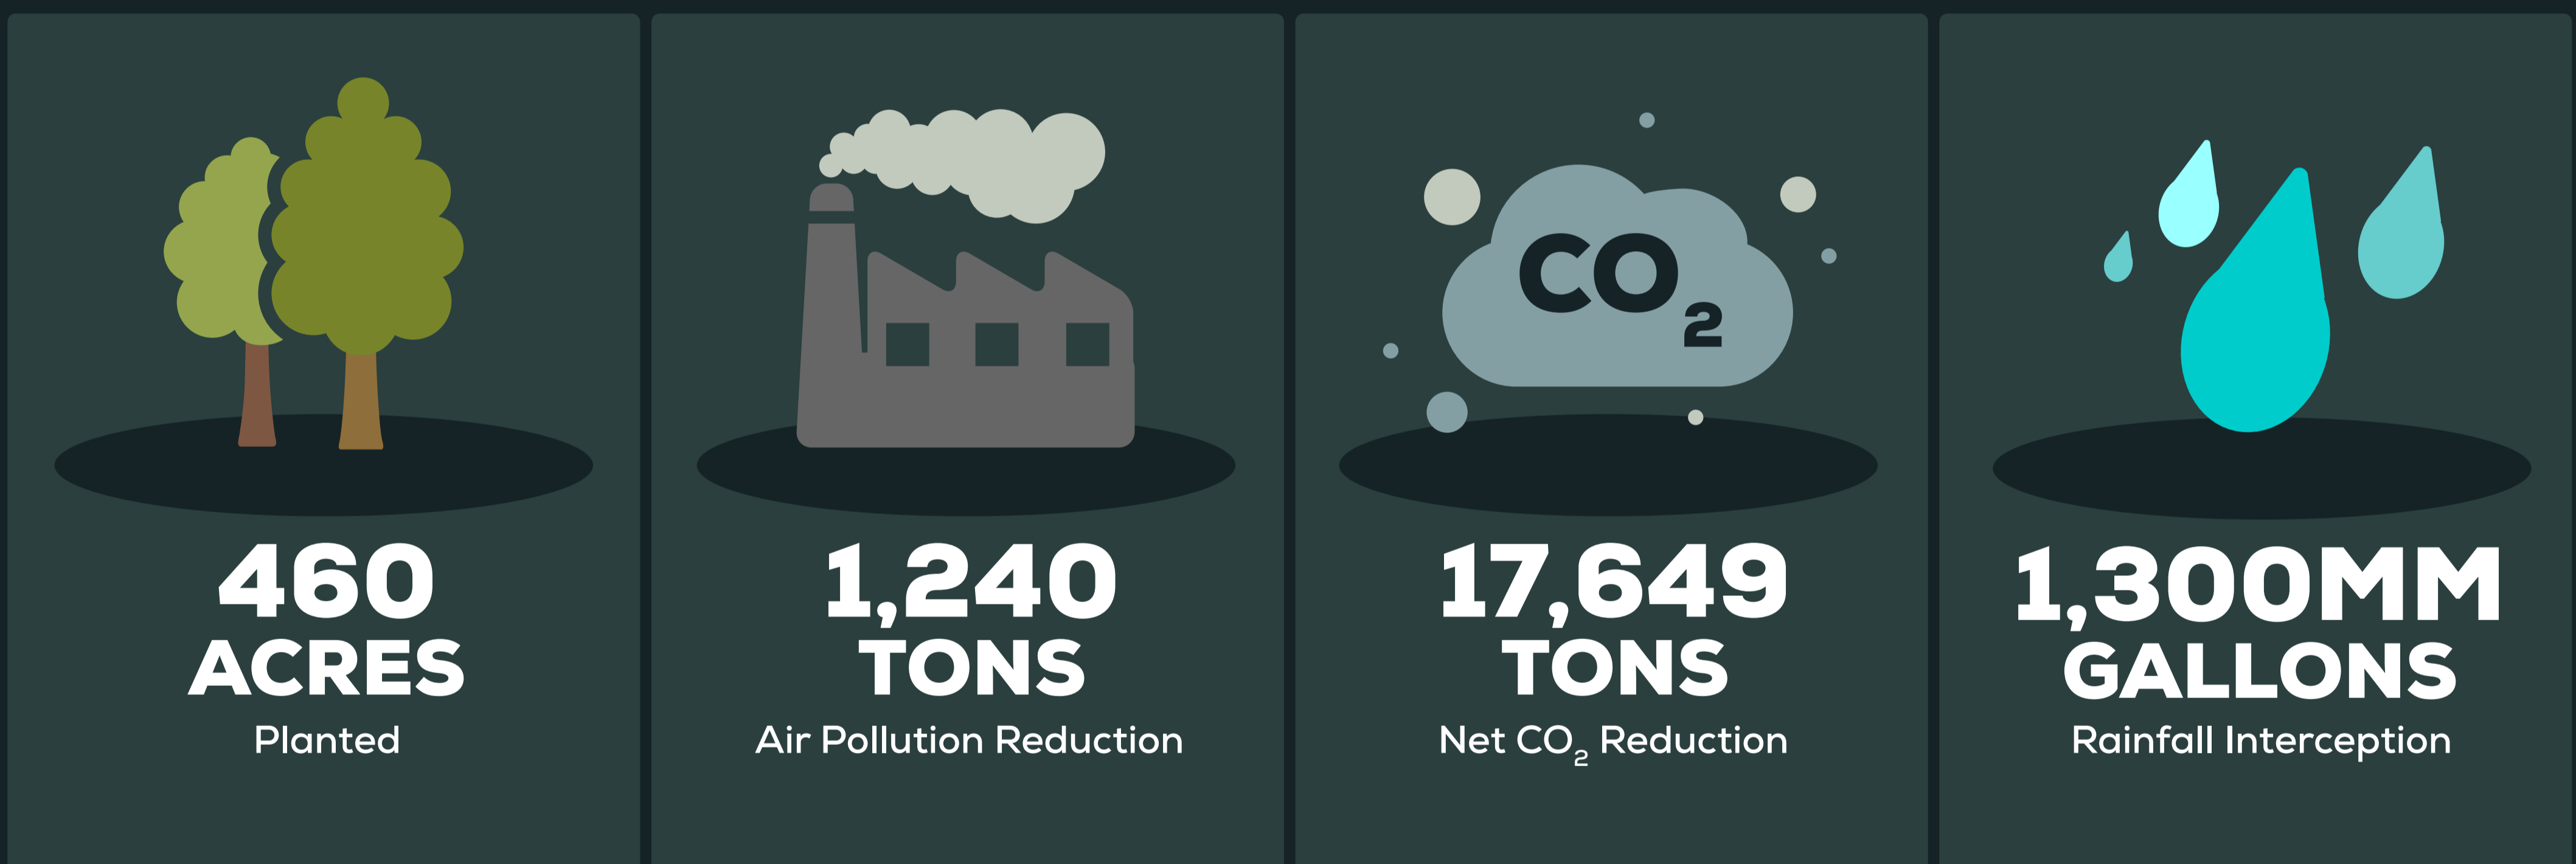

# Our Impact

We're proud to work with the Arbor Day Foundation and over the last four years we've planted a lot of trees together. Let's take a look at the difference these trees have made and take a peek into their future impact.

Over 40 years, 250 acres of trees planted in 2017 will save:

4 Year Milestone!

\*Projected 40-Year estimates based on Cost-Benefit tables from the U.S. Forest Service in the Coastal Plain Climate Zone.

## 2014 - 2016 Key Takeaways

## 2014 - 2016 Year by Year Data

Year	Location	Acres Planted	Air Pollution Reduction (Tons)	Net Carbon Dioxide Reduction (Tons)	Rainfall Interception (Gallons)	Benefits
2016	Malheur National Forest	250	340	9,380	460	Restoring forest areas ravaged by wildfire
2015	Pike National Forest	186	405	5,045	549	Improved watershed conditions
2014	Lake Superior State Forest	24	495	3,224	291	Created habitat for the endangered Kirtland's warbler